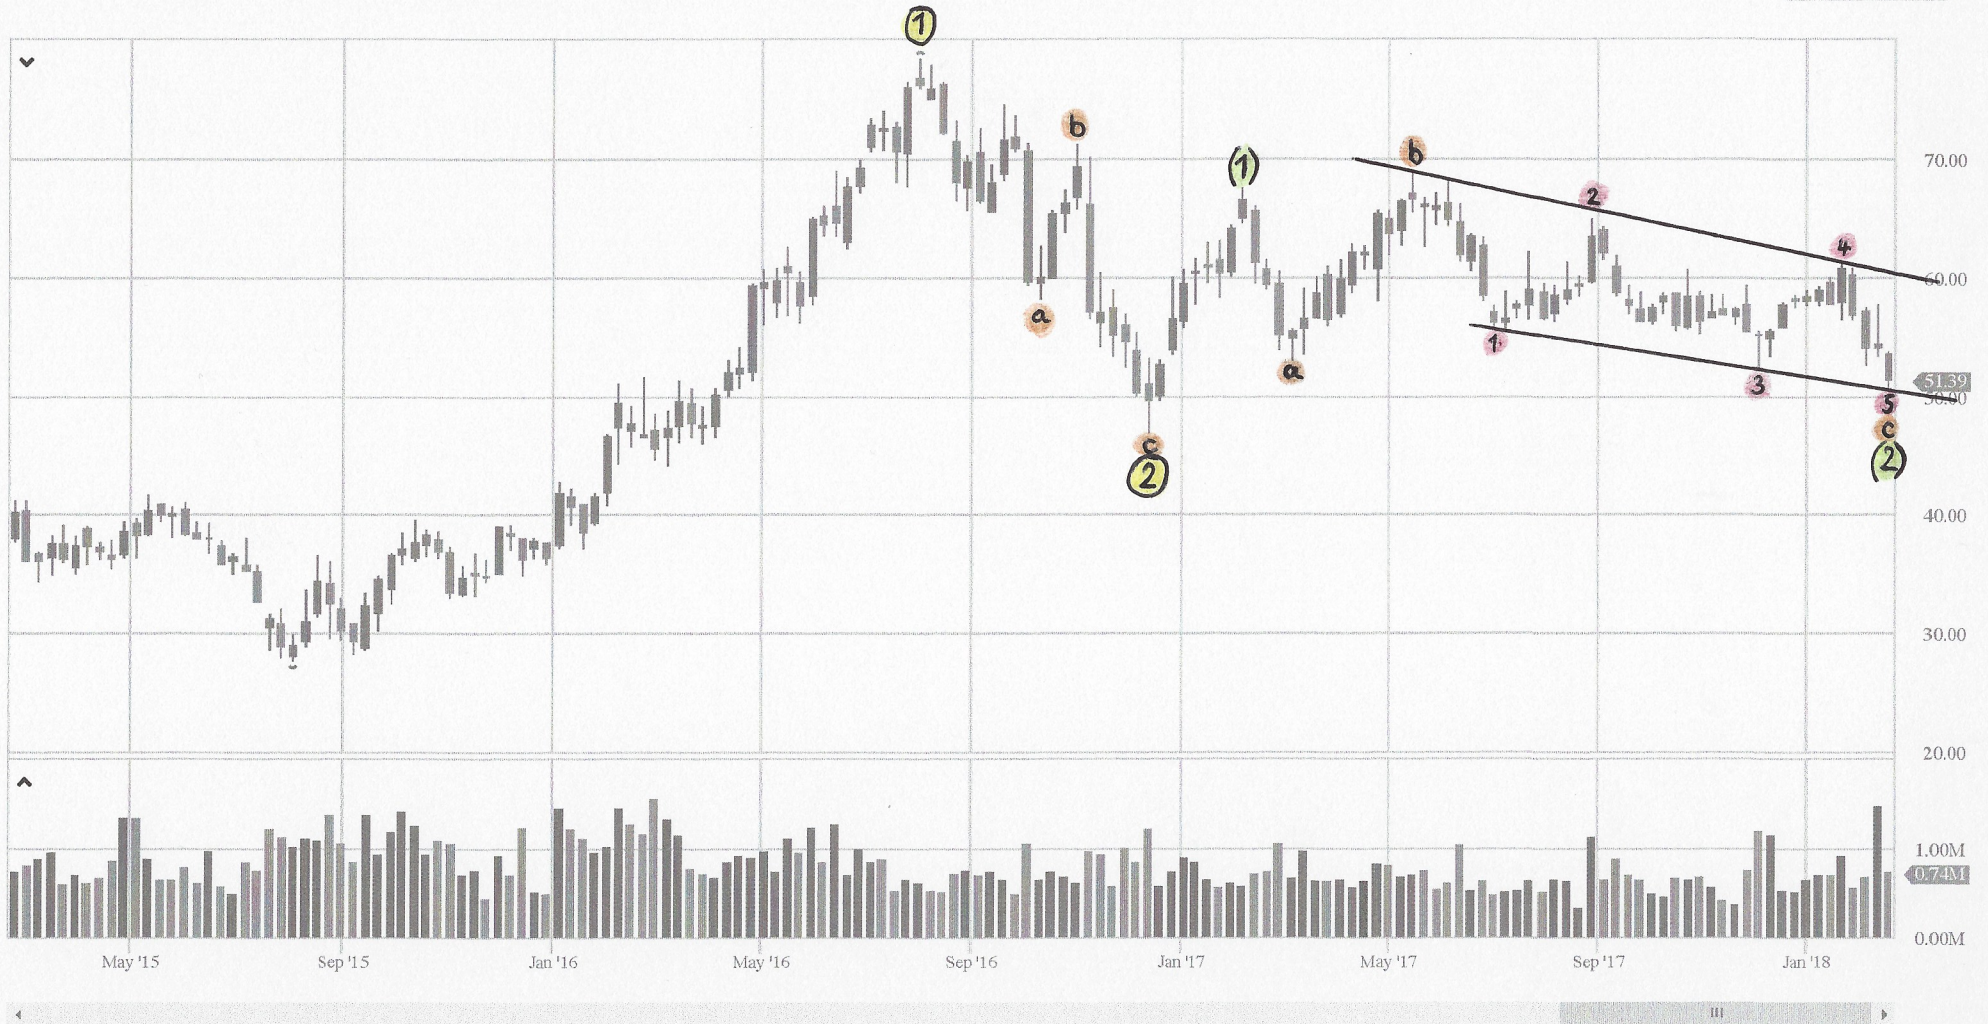

1D 5D 1M 3M 6M 1Y 3Y 5Y 10Y 20Y

Agnico Eagle Mines - AEM

Period Weekly

Bar Type

OHLC OHLC (Colored) Hollow Candlestick Candlestick Line Area

Events

- Dividends
- Earnings
- Splits

Compare To