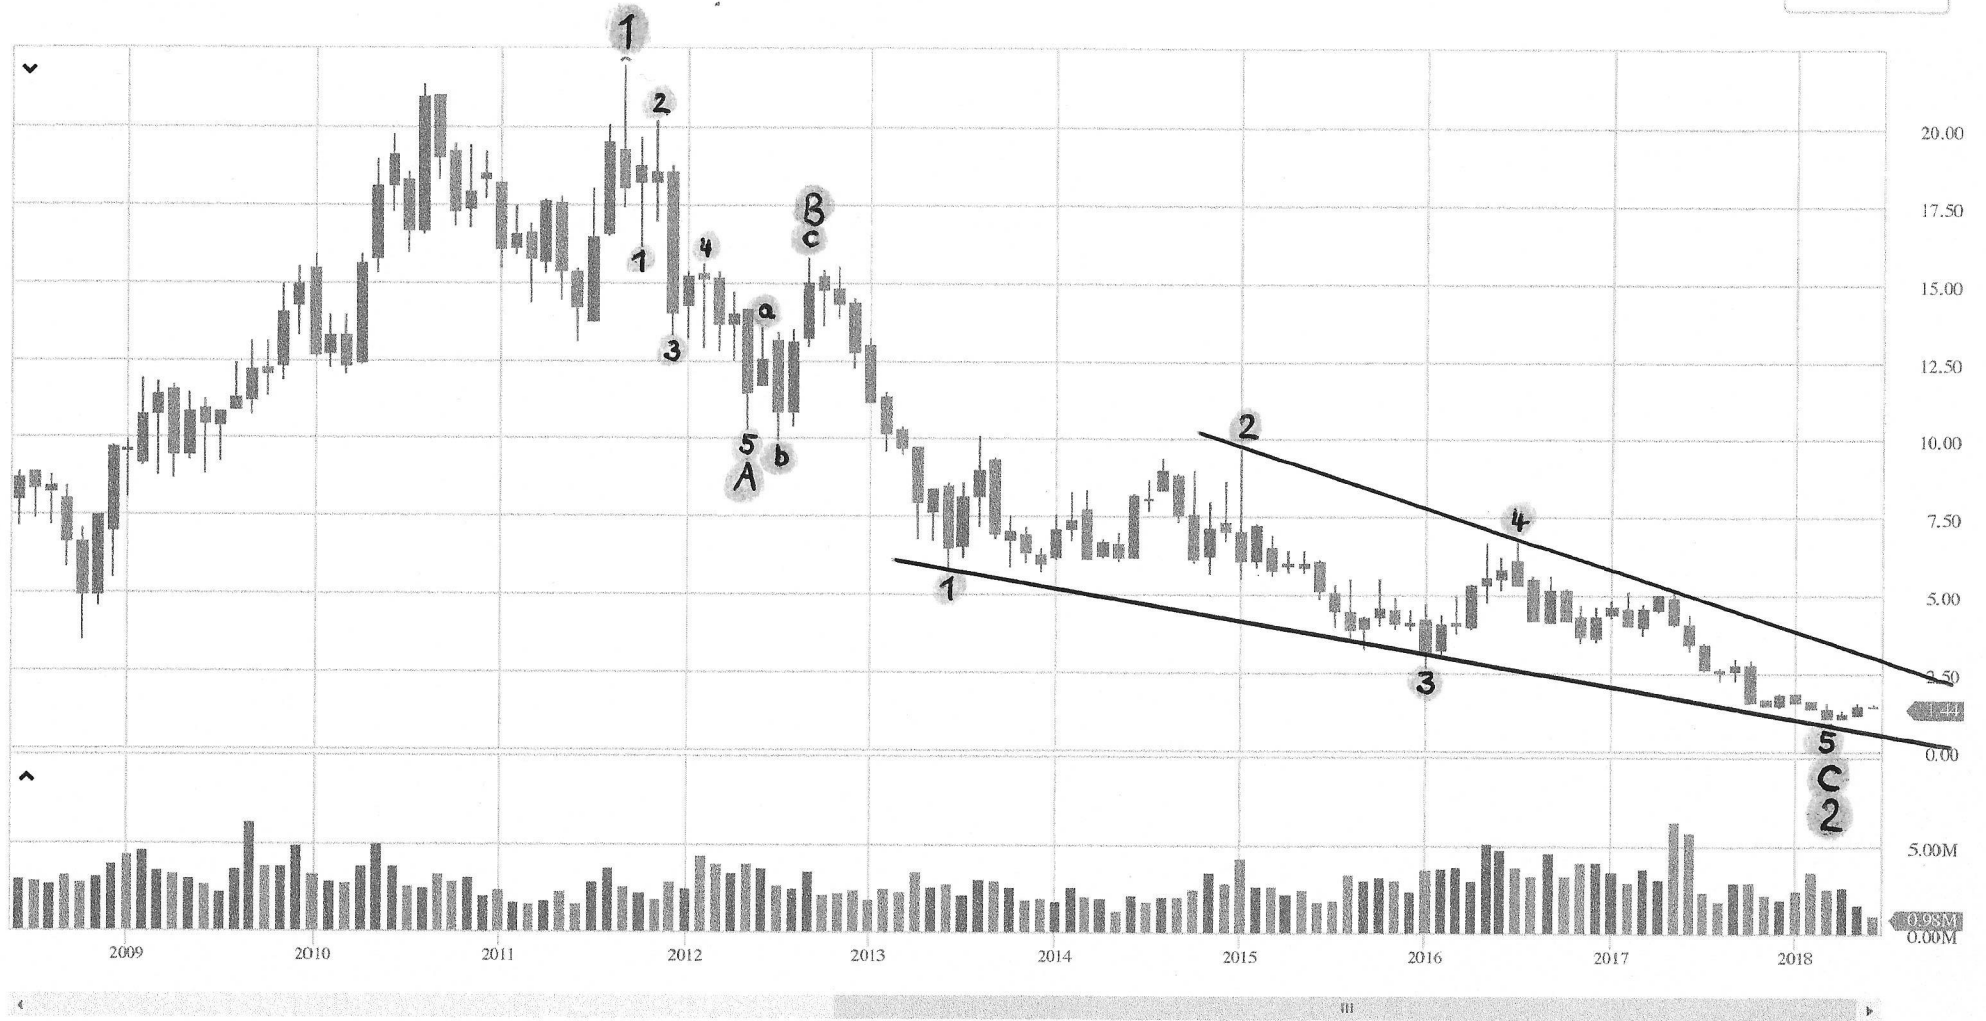

1D 5D 1M 3M 6M 1Y 3Y 5Y 10Y 20Y

Eldorado Gold - ELD

Period Monthly

Bar Type

OHLC OHLC(Colored) Hollow Candlestick Candlestick Line Area

Events

- Dividends
- Earnings
- Splits

Compare To